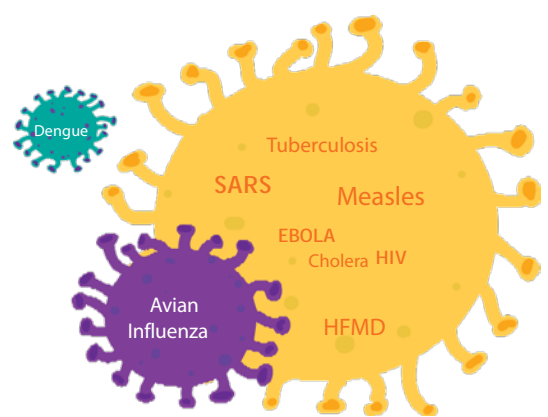

# AI TECH Fever Cameras

1 KM Radius Camera

**GITEX**  
TECHNOLOGY  
WEEK *Live,  
in-person*

Visit Sharp-AITech Hall4 A 22

+97156 501 5608

**COVID-19**

## Close Connection Between Infectious Diseases and Fever

According to clinical studies, 28 infectious diseases have premature fever symptoms

Fever temperature measurement is the best way to track and trace patients to prevent epidemics.