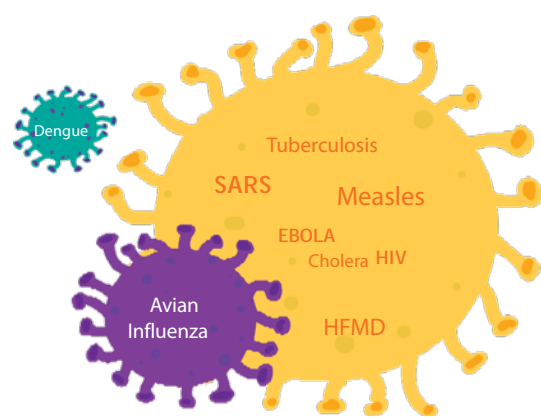

We Care About Your Health

AI TECH Fever Cameras

1 KM Radius Camera

GITEX
TECHNOLOGY
WEEK *Live,
in-person*

Visit Sharp-AITech Hall4 A 22

+97156 501 5608

COVID-19

Close Connection Between Infectious Diseases and Fever

According to clinical studies, 28 infectious diseases have premature fever symptoms

Fever temperature measurement is the best way to track and trace patients to prevent epidemics.

Principles for Preventing and Controlling Infectious Diseases

Panoramic Fever Screening

The unique **panoramic** screening technology of **AI Tech** captures and checks multiple people with fever, on the fly, wherever they are, whatever their posture within a **1000 sq.m. area**.

Panoramic, preventive screening of elevated skin-surface temperature, in wide areas with crowds and a random flow of people.

Our Models

KRN-5000

KRN-4800

KRN-4500

KRN-500

KRN-9000

KRN-3000