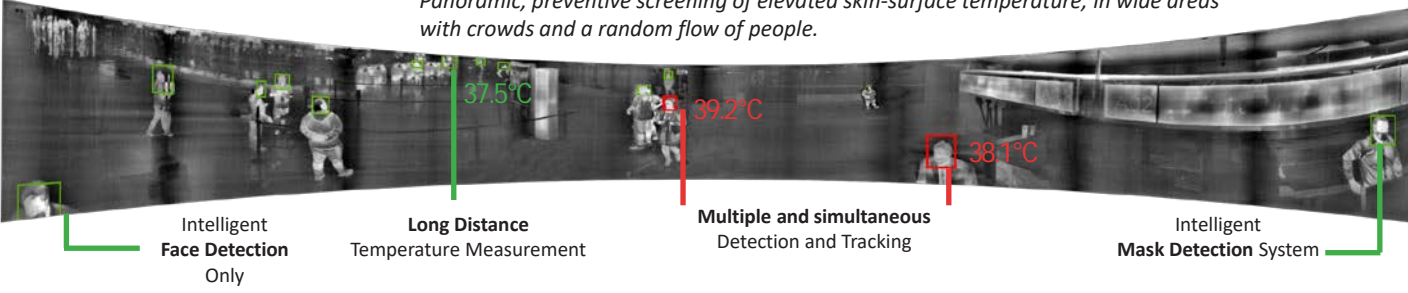

We Care About Your Health

AI TECH Fever Cameras

1 KM Radius Camera

GITEX
TECHNOLOGY
WEEK *Live,
in-person*

Visit Sharp-AITech Hall4 A 22

+97156 501 5608

COVID-19

Close Connection Between Infectious Diseases and Fever

According to clinical studies, 28 infectious diseases have premature fever symptoms

Fever temperature measurement is the best way to track and trace patients to prevent epidemics.

Principles for Preventing and Controlling Infectious Diseases

Panoramic Fever Screening

The unique **panoramic** screening technology of **AI Tech** captures and checks multiple people with fever, on the fly, wherever they are, whatever their posture within a **1000 sq.m. area**.

Panoramic, preventive screening of elevated skin-surface temperature, in wide areas with crowds and a random flow of people.

Our Models

KRN-5000

KRN-4800

KRN-4500

KRN-500

KRN-9000

KRN-3000