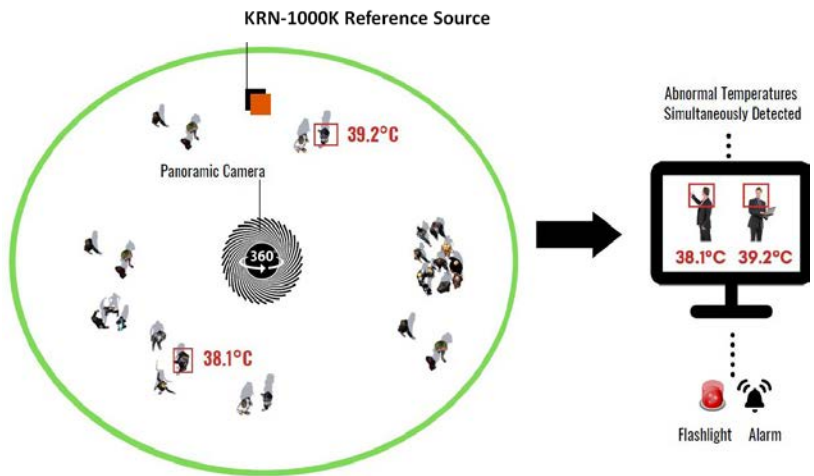

According to clinical studies, 28 infectious diseases have premature fever symptoms

Fever temperature measurement is the best way to track and trace patients to prevent epidemics.

Principles for Preventing and Controlling Infectious Diseases

Panoramic Fever Screening

The unique **panoramic** screening technology of **AI Tech** captures and checks multiple people with fever, on the fly, wherever they are, whatever their posture within a **1000 sq.m. area**.

Panoramic, preventive screening of elevated skin-surface temperature, in wide areas with crowds and a random flow of people.

Our Models

KRN-5000

KRN-4800

KRN-4500

KRN-500

KRN-9000

KRN-3000